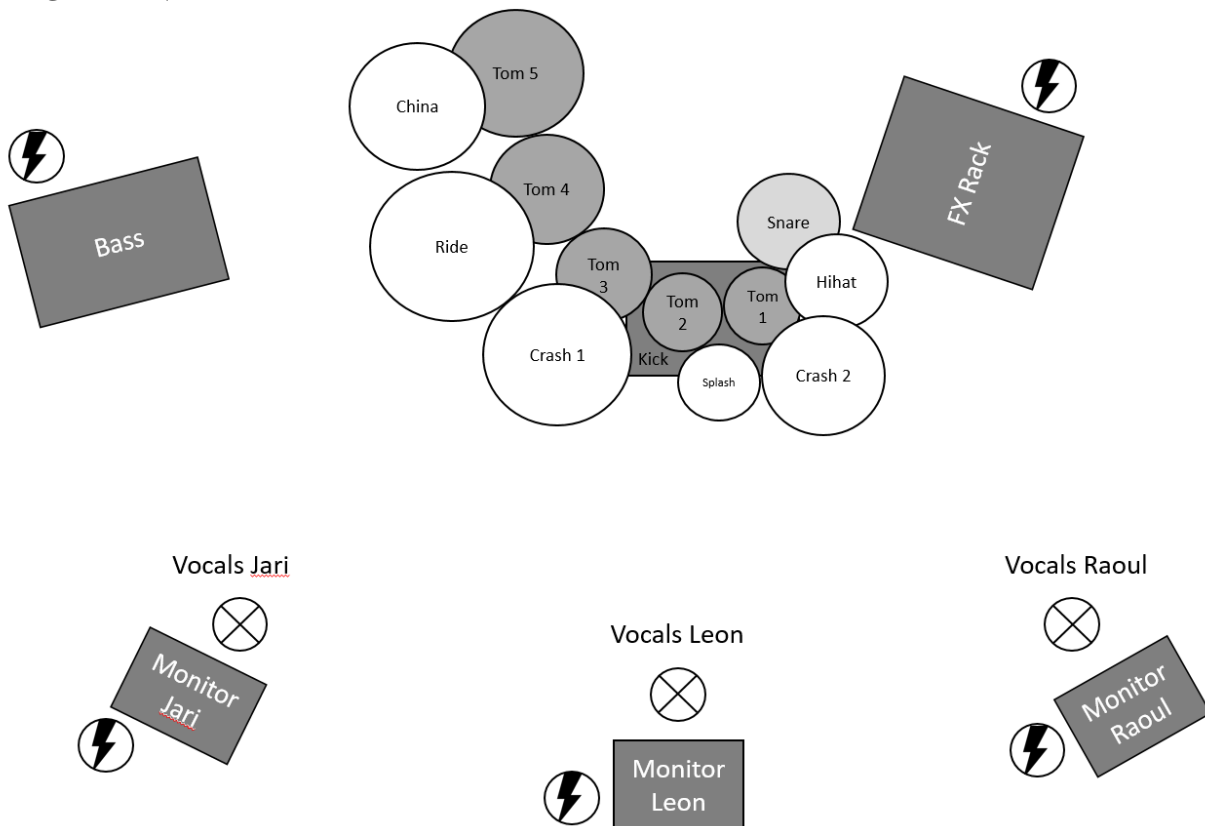

Contact on the road:

Leon Vonk	+31 6 23 23 23 33
Raoul Van Oosten	+31 6 445 33 089

BACKLINE

- Epic Mind brings its own guitar amp (DI) and drumkit (right-handed)
- Epic Mind uses the bass amp, PA system and monitors provided by the venue
- Epic Mind brings a 6 HE rack, located at drummer's left-hand side, containing:
 - Backing tracks (stereo jack outputs)
 - Lead vocals FX (mono XLR out)
 - Guitar amp (stereo jack outputs)

MONITORS

- Lead vocalist, guitarist and bass player use on-stage monitor speakers
- Drummer requires line monitor signal to mix with clicktrack (uses own mini-mixer and headphones)

STAGE PLAN

MONITOR GROUPS

Monitor Jari	Vocals Leon + Vocals Jari (louder) + Guitar + Backing track
Monitor Leon	All vocals (Leon louder) + Guitar + Backing track
Monitor Raoul	Vocals Leon + Vocals Raoul (louder) + Guitar (louder) + Backing track
Monitor Folkert	Vocals Leon + Vocals Folkert (louder) + Guitar

MIXER CHANNELS

Channel	Band member	Instrument	Mic/DI
1	Folkert	Kick int.	Mic + stand
2	Folkert	Kick ext.	Mic + stand
3	Folkert	Snare	Mic + stand
4	Folkert	Hihat	Mic + stand
5	Folkert	Tom 1	Mini clip
6	Folkert	Tom 2	Mini clip
7	Folkert	Tom 3	Mini clip
8	Folkert	Tom 4	Mini clip
9	Folkert	Tom 5	Mini clip
10	Folkert	Overhead 1	Mic + stand
11	Folkert	Overhead 2	Mic + stand
12	Jari	Bass guitar	DI
13	Raoul	Guitar left	DI
14	Raoul	Guitar right	DI
15	Leon	Vocals Leon	Mic + stand
16	Raoul	Vocals Raoul	Mic + stand
17	Jari	Vocals Jari	Mic + stand
18	Folkert	Vocals Folkert	Mic + stand
19	Backing track left		DI
20	Backing track right		DI